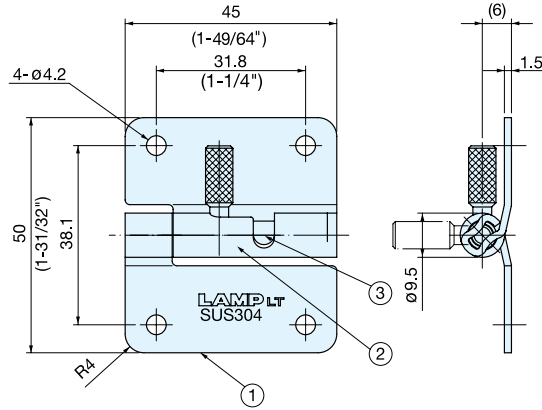

QUICK RELEASE HINGE (HANDED)

HG-OT

- Easy and quick to install/remove doors.
- With or without holes available.
- Non-Handed: Can be installed on left or right side.

HG-OTA45L

Item No.		Holes	Weight (g)	Box (pcs)	No.	Part Name	Material	Finish
Left	Right							
HG-OTA45L	HG-OTA45R	With screw holes	40	30	①	Plate	304 Stainless Steel	Satin
HG-OTB45L	HG-OTB45R	Without screw holes			②	Spring		
					③	Hinge Pin	303 Stainless Steel	

QUICK RELEASE HINGE

HG-OT

HG-OTB shown

- Easy and quick to install/remove doors.
- With or without holes available.

HG-OTA75

HG-OTA100

Item No.	Holes	Weight (g)	Box (pcs)	Carton (pcs)	No.	Part Name	Material	Finish
HG-OTA75	With screw holes	65	40	160	①	Plate	304 Stainless Steel	Satin
HG-OTB75	Without screw holes				②	Spring		
HG-OTA100	With screw holes	80	30	120	③	Hinge Pin	303 Stainless Steel	
HG-OTB100	Without screw holes							