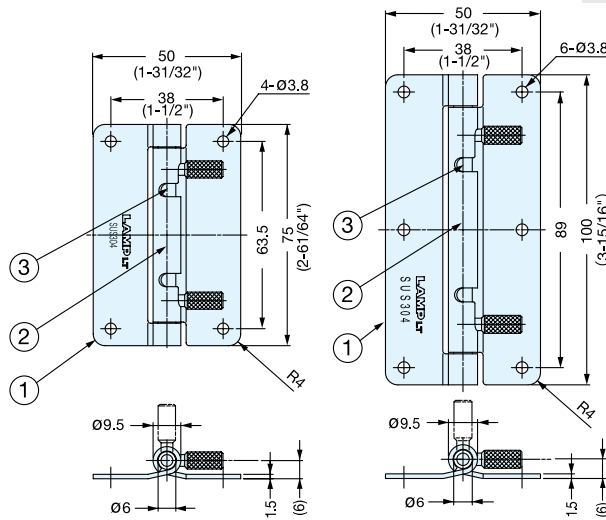

QUICK RELEASE HINGE (HANDED)

HG-OT

- Easy and quick to install/remove doors.
- With or without holes available.
- Non-Handed: Can be installed on left or right side.

HG-OTA45L

Item No.		Holes	Weight (g)	Box (pcs)	No.	Part Name	Material	Finish
Left	Right							
HG-OTA45L	HG-OTA45R	With screw holes	40	30	①	Plate	304 Stainless Steel	Satin
HG-OTB45L	HG-OTB45R	Without screw holes			②	Spring		
					③	Hinge Pin	303 Stainless Steel	

QUICK RELEASE HINGE

HG-OT

HG-OTB shown

- Easy and quick to install/remove doors.
- With or without holes available.

HG-OTA75

HG-OTA100

Item No.	Holes	Weight (g)	Box (pcs)	Carton (pcs)	No.	Part Name	Material	Finish
HG-OTA75	With screw holes	65	40	160	①	Plate	304 Stainless Steel	Satin
HG-OTB75	Without screw holes				②	Spring		
HG-OTA100	With screw holes	80	30	120	③	Hinge Pin	303 Stainless Steel	
HG-OTB100	Without screw holes							