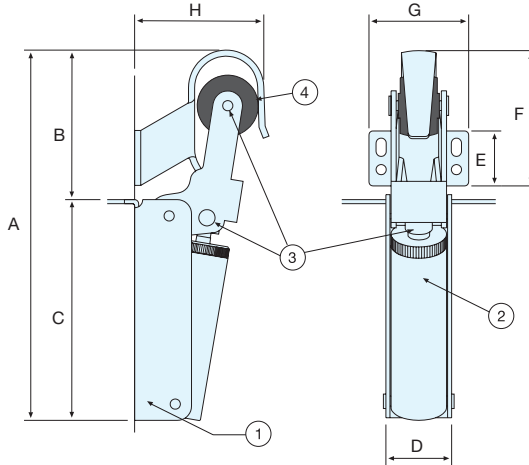

DOOR CLOSER

JFR

DOOR ACCESSORIES

DOOR CLOSERS

- Stainless steel hydraulic door closer.
- Bracket arm will catch the roller for self closing at about 10°.
- Silent operation.
- Hydraulic cylinder absorbs shock, preventing the door from slamming shut.
- Easy surface-mount installation, ideal for retro-fit.

No.	Part Name	Material	Finish/Color
①	Body	304 Stainless Steel	Polished
②	Cylinder	Aluminum	Silver
③	Pin/Shaft	Steel	Plain
④	Roller	Nitrile Butadiene Rubber	Black

Item No.	A	B	C	D	E	F	G	H	I	Door Weight (kg)	Weight (g)	Box (pcs)	Carton (pcs)
JFR-021205	200 (7-7/8")	75	125 (4-59/64")	36	27	66.5	49 (1-15/16")	64	1100 (43-5/16")	Max.80 (176 lbs)	598	1	24