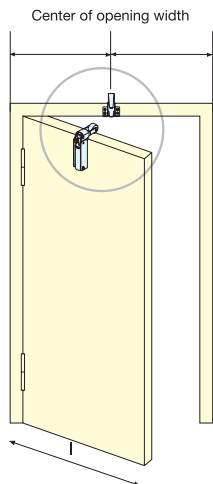

DOOR CLOSER

JFR

DOOR ACCESSORIES

DOOR CLOSERS

- Stainless steel hydraulic door closer.
- Bracket arm will catch the roller for self closing at about 10°.
- Silent operation.
- Hydraulic cylinder absorbs shock, preventing the door from slamming shut.
- Easy surface-mount installation, ideal for retro-fit.

No.	Part Name	Material	Finish/Color
①	Body	304 Stainless Steel	Polished
②	Cylinder	Aluminum	Silver
③	Pin/Shaft	Steel	Plain
④	Roller	Nitrile Butadiene Rubber	Black

Item No.	A	B	C	D	E	F	G	H	I	Door Weight (kg)	Weight (g)	Box (pcs)	Carton (pcs)
JFR-021205	200 (7-7/8")	75	125 (4-59/64")	36	27	66.5	49 (1-15/16")	64	1100 (43-5/16")	Max.80 (176 lbs)	598	1	24