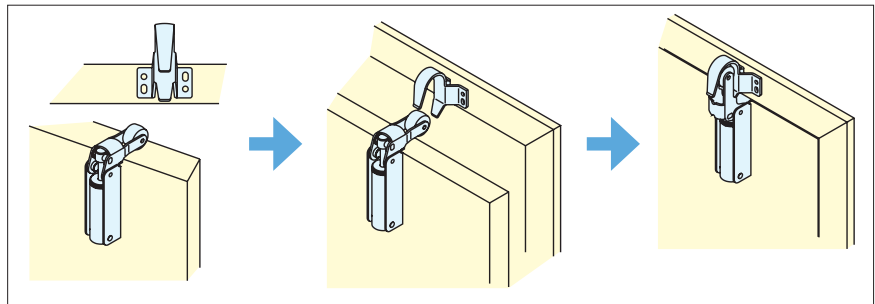

DOOR CLOSER

JFR

DOOR ACCESSORIES

DOOR CLOSERS

- Stainless steel hydraulic door closer.
- Bracket arm will catch the roller for self closing at about 10°.
- Silent operation.
- Hydraulic cylinder absorbs shock, preventing the door from slamming shut.
- Easy surface-mount installation, ideal for retro-fit.

No.	Part Name	Material	Finish/Color
①	Body	304 Stainless Steel	Polished
②	Cylinder	Aluminum	Silver
③	Pin/Shaft	Steel	Plain
④	Roller	Nitrile Butadiene Rubber	Black

Item No.	A	B	C	D	E	F	G	H	I	Door Weight (kg)	Weight (g)	Box (pcs)	Carton (pcs)
JFR-021205	200 (7-7/8")	75	125 (4-59/64")	36	27	66.5	49 (1-15/16")	64	1100 (43-5/16")	Max.80 (176 lbs)	598	1	24