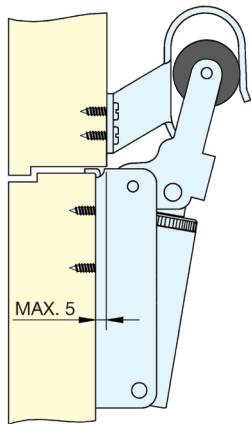

DOOR CLOSER

JFR

DOOR ACCESSORIES

DOOR CLOSERS

- Stainless steel hydraulic door closer.
- Bracket arm will catch the roller for self closing at about 10°.
- Silent operation.
- Hydraulic cylinder absorbs shock, preventing the door from slamming shut.
- Easy surface-mount installation, ideal for retro-fit.

No.	Part Name	Material	Finish/Color
①	Body	304 Stainless Steel	Polished
②	Cylinder	Aluminum	Silver
③	Pin/Shaft	Steel	Plain
④	Roller	Nitrile Butadiene Rubber	Black

Item No.	A	B	C	D	E	F	G	H	I	Door Weight (kg)	Weight (g)	Box (pcs)	Carton (pcs)
JFR-021205	200 (7-7/8")	75	125 (4-59/64")	36	27	66.5	49 (1-15/16")	64	1100 (43-5/16")	Max.80 (176 lbs)	598	1	24