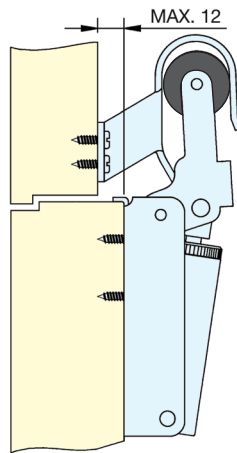

DOOR CLOSER

JFR

DOOR ACCESSORIES

DOOR CLOSERS

- Stainless steel hydraulic door closer.
- Bracket arm will catch the roller for self closing at about 10°.
- Silent operation.
- Hydraulic cylinder absorbs shock, preventing the door from slamming shut.
- Easy surface-mount installation, ideal for retro-fit.

No.	Part Name	Material	Finish/Color
①	Body	304 Stainless Steel	Polished
②	Cylinder	Aluminum	Silver
③	Pin/Shaft	Steel	Plain
④	Roller	Nitrile Butadiene Rubber	Black

Item No.	A	B	C	D	E	F	G	H	I	Door Weight (kg)	Weight (g)	Box (pcs)	Carton (pcs)
JFR-021205	200 (7-7/8")	75	125 (4-59/64")	36	27	66.5	49 (1-15/16")	64	1100 (43-5/16")	Max.80 (176 lbs)	598	1	24