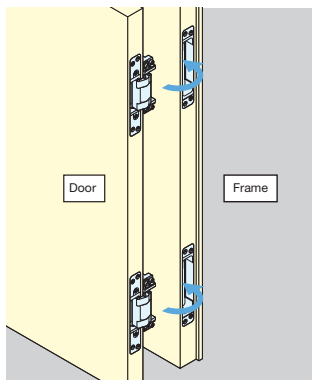

FEATURES

EASY INSTALLATION

Here's Why:

Sugatsune's HES3D series hinges incorporate a feature that allow the hinge leaves to separate. One leaf is installed in the door frame, while the other is installed into the door itself. You can then install and adjust the door at any time.

3-WAY ADJUSTABLE FEATURE

Explained:

HES3D series hinges have vertical, horizontal, and depth adjustment features, so if your door isn't *perfectly* aligned on the first try, this feature allows adjustments in each direction.

OVERALL LOOK

HES3D series hinges come with cover caps to hide all screws on the face of the hinge. So when your hinge is installed, it has a clean, sleek appearance.

Sugatsune America, Inc.

18101 Savarona Way
Carson, CA 90746