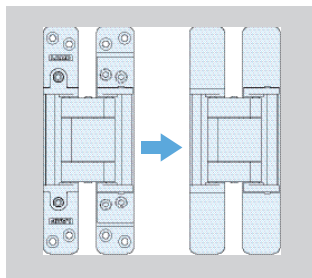

FEATURES

EASY INSTALLATION

Here's Why:

Sugatsune's HES3D series hinges incorporate a feature that allow the hinge leaves to separate. One leaf is installed in the door frame, while the other is installed into the door itself. You can then install and adjust the door at any time.

3-WAY ADJUSTABLE FEATURE

Explained:

HES3D series hinges have vertical, horizontal, and depth adjustment features, so if your door isn't *perfectly* aligned on the first try, this feature allows adjustments in each direction.

OVERALL LOOK

HES3D series hinges come with cover caps to hide all screws on the face of the hinge. So when your hinge is installed, it has a clean, sleek appearance.

Sugatsune America, Inc.

18101 Savarona Way
Carson, CA 90746