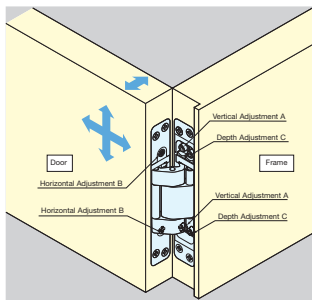

FEATURES

EASY INSTALLATION

Here's Why:

Sugatsune's HES3D series hinges incorporate a feature that allow the hinge leaves to separate. One leaf is installed in the door frame, while the other is installed into the door itself. You can then install and adjust the door at any time.

3-WAY ADJUSTABLE FEATURE

Explained:

HES3D series hinges have vertical, horizontal, and depth adjustment features, so if your door isn't *perfectly* aligned on the first try, this feature allows adjustments in each direction.

OVERALL LOOK

HES3D series hinges come with cover caps to hide all screws on the face of the hinge. So when your hinge is installed, it has a clean, sleek appearance.

Sugatsune America, Inc.

18101 Savarona Way
Carson, CA 90746