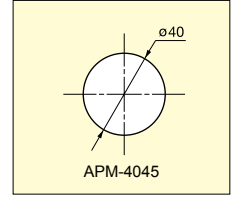

VENTILATOR

APM

APM-5056/BRN

APM-5056/WHT

• Slits for ventilation cannot be seen from outside.

Bore Dimensions

APM-4045

Allows air flow even if the surface of the ventilator is directly on the wall.

Material	Finish
ABS	White (WHT), Brown (BRN)

Please specify the finish when ordering.

Item No.	D	D ₁	D ₂	D ₃	D ₄	H	H ₁	H ₂	h	Bore Dimension	Weight (g)	Box (pcs)	Carton (pcs)
APM-4045	45 (1-25/32")	39.8 (1-9/16")	24.6	36.2	28.2	10.3	3.3	7	1.6	40	5	150	900
APM-5056	56 (2-13/64")	49.8 (1-31/32")	32.0	46.0	36.0	12.8	3.8	9	1.8	50	9	100	600