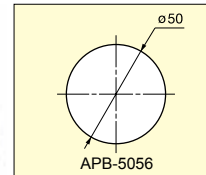

Material	Finish
ABS	White (WHT), Brown (BRN)

Please specify the finish when ordering.

Item No.	D	D ₁	D ₂	D ₃	D ₄	H	H ₁	H ₂	h	Bore Dimension	Weight (g)	Box (pcs)	Carton (pcs)
APM-4045	45 (1-25/32")	39.8 (1-9/16")	24.6	36.2	28.2	10.3	3.3	7	1.6	40	5	150	900
APM-5056	56 (2-13/64")	49.8 (1-31/32")	32.0	46.0	36.0	12.8	3.8	9	1.8	50	9	100	600

VENTILATOR

APB

APB-5056/WHT

APB-4045/WHT

APB-4090/WHT

APB-5056

APB-4045

Bore Dimensions

APB-4045, APB-5056

APB-4090

Allows air flow even if the surface of the ventilator is directly on the wall.

Material	Finish
ABS	White (WHT)

Item No.	D	D ₁	D ₂	D ₃	H	H ₁	H ₂	h	Bore Dimension	Weight (g)	Box (pcs)	Carton (pcs)
APB-4045	45 (1-25/32")	39.8 (1-9/16")	36.6	36.6	10	3	7	1.5	40	7	150	900
APB-5056	56 (2-13/64")	49.8 (1-31/32")	46.0	46.0	12		9		50	11	100	600
APB-4090	-	-	-	-	10		7		40 × 85	16	80	480