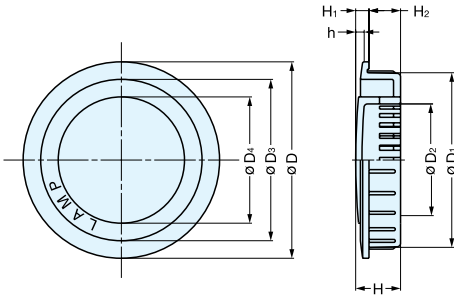

VENTILATOR

APM

APM-5056/BRN

APM-5056/WHT

• Slits for ventilation cannot be seen from outside.

Bore Dimensions

APM-4045

Allows air flow even if the surface of the ventilator is directly on the wall.

Material	Finish
ABS	White (WHT), Brown (BRN)

Please specify the finish when ordering.

Item No.	D	D ₁	D ₂	D ₃	D ₄	H	H ₁	H ₂	h	Bore Dimension	Weight (g)	Box (pcs)	Carton (pcs)
APM-4045	45 (1-25/32")	39.8 (1-9/16")	24.6	36.2	28.2	10.3	3.3	7	1.6	40	5	150	900
APM-5056	56 (2-13/64")	49.8 (1-31/32")	32.0	46.0	36.0	12.8	3.8	9	1.8	50	9	100	600

APB-4045, APB-5056

APB-4090

Allows air flow even if the surface of the ventilator is directly on the wall.

Material	Finish
ABS	White (WHT)

Item No.	D	D ₁	D ₂	D ₃	H	H ₁	H ₂	h	Bore Dimension	Weight (g)	Box (pcs)	Carton (pcs)
APB-4045	45 (1-25/32")	39.8 (1-9/16")	36.6	36.6	10	3	7	1.5	40	7	150	900
APB-5056	56 (2-13/64")	49.8 (1-31/32")	46.0	46.0	12		9		50	11	100	600
APB-4090	-	-	-	-	10		7		40 × 85	16	80	480