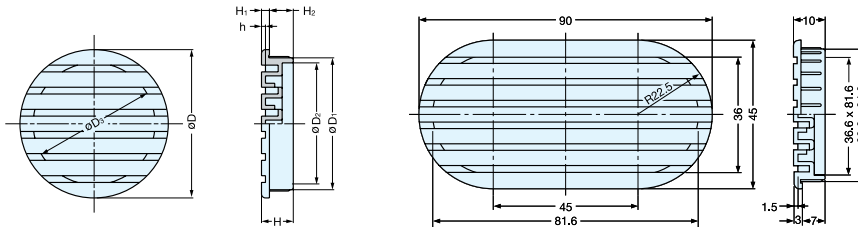

Material	Finish
ABS	White (WHT), Brown (BRN)

Please specify the finish when ordering.

Item No.	D	D ₁	D ₂	D ₃	D ₄	H	H ₁	H ₂	h	Bore Dimension	Weight (g)	Box (pcs)	Carton (pcs)
APM-4045	45 (1-25/32")	39.8 (1-9/16")	24.6	36.2	28.2	10.3	3.3	7	1.6	40	5	150	900
APM-5056	56 (2-13/64")	49.8 (1-31/32")	32.0	46.0	36.0	12.8	3.8	9	1.8	50	9	100	600

VENTILATOR

APB

APB-5056/WHT

APB-4045/WHT

APB-4090/WHT

APB-5056

APB-4045

Bore Dimensions

APB-4045, APB-5056

APB-4090

Allows air flow even if the surface of the ventilator is directly on the wall.

Material	Finish
ABS	White (WHT)

Item No.	D	D ₁	D ₂	D ₃	H	H ₁	H ₂	h	Bore Dimension	Weight (g)	Box (pcs)	Carton (pcs)
APB-4045	45 (1-25/32")	39.8 (1-9/16")	36.6	36.6	10	3	7	1.5	40	7	150	900
APB-5056	56 (2-13/64")	49.8 (1-31/32")	46.0	46.0	12		9		50	11	100	600
APB-4090	-	-	-	-	10		7		40 × 85	16	80	480