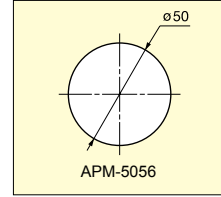

VENTILATOR

APM

APM-5056/BRN

APM-5056/WHT

• Slits for ventilation cannot be seen from outside.

Bore Dimensions

APM-4045

Allows air flow even if the surface of the ventilator is directly on the wall.

Material	Finish
ABS	White (WHT), Brown (BRN)

Please specify the finish when ordering.

Item No.	D	D ₁	D ₂	D ₃	D ₄	H	H ₁	H ₂	h	Bore Dimension	Weight (g)	Box (pcs)	Carton (pcs)
APM-4045	45 (1-25/32")	39.8 (1-9/16")	24.6	36.2	28.2	10.3	3.3	7	1.6	40	5	150	900
APM-5056	56 (2-13/64")	49.8 (1-31/32")	32.0	46.0	36.0	12.8	3.8	9	1.8	50	9	100	600