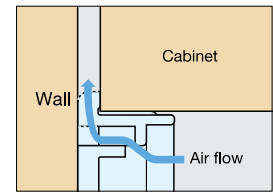

VENTILATOR

APB

APB-5056/WHT

APB-4045/WHT

APB-4090/WHT

APB-5056

APB-4045

Bore Dimensions

APB-4045, APB-5056

APB-4090

Allows air flow even if the surface of the ventilator is directly on the wall.

Material	Finish
ABS	White (WHT)

Item No.	D	D ₁	D ₂	D ₃	H	H ₁	H ₂	h	Bore Dimension	Weight (g)	Box (pcs)	Carton (pcs)
APB-4045	45 (1-25/32")	39.8 (1-9/16")	36.6	36.6	10	3	7	1.5	40	7	150	900
APB-5056	56 (2-13/64")	49.8 (1-31/32")	46.0	46.0	12		9		50	11	100	600
APB-4090	-	-	-	-	10		7		40 × 85	16	80	480