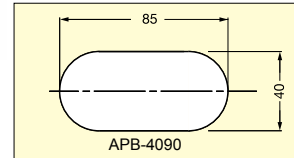

Material	Finish
ABS	White (WHT), Brown (BRN)

Please specify the finish when ordering.

Item No.	D	D ₁	D ₂	D ₃	D ₄	H	H ₁	H ₂	h	Bore Dimension	Weight (g)	Box (pcs)	Carton (pcs)
APM-4045	45 (1-25/32")	39.8 (1-9/16")	24.6	36.2	28.2	10.3	3.3	7	1.6	40	5	150	900
APM-5056	56 (2-13/64")	49.8 (1-31/32")	32.0	46.0	36.0	12.8	3.8	9	1.8	50	9	100	600

VENTILATOR

APB

APB-5056/WHT

APB-4045/WHT

APB-4090/WHT

APB-5056

APB-4045

Bore Dimensions

APB-4045, APB-5056

APB-4090

Allows air flow even if the surface of the ventilator is directly on the wall.

Material	Finish
ABS	White (WHT)

Item No.	D	D ₁	D ₂	D ₃	H	H ₁	H ₂	h	Bore Dimension	Weight (g)	Box (pcs)	Carton (pcs)
APB-4045	45 (1-25/32")	39.8 (1-9/16")	36.6	36.6	10	3	7	1.5	40	7	150	900
APB-5056	56 (2-13/64")	49.8 (1-31/32")	46.0	46.0	12		9		50	11	100	600
APB-4090	-	-	-	-	10		7		40 × 85	16	80	480