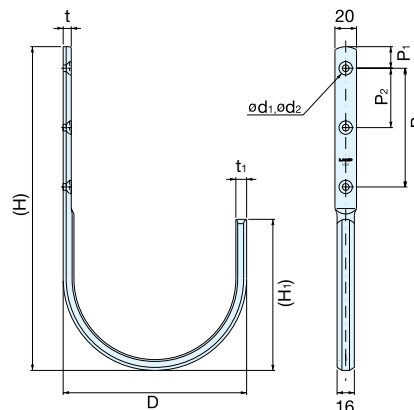

LARGE UTILITY HOOK

JFT-180, 260

Material	Finish
303 Stainless Steel	Mirror

Item No.	Load Capacity (kg)	Weight (g)	Box (pcs)	Carton (pcs)	Screw
JFT-180	10 (22 lbs)	180	5	30	4.5 × 25
JFT-260	15 (33 lbs)	380			5.1 × 38

LARGE UTILITY HOOK

XL-CUJ

Material	Finish
303 Stainless Steel	Mirror Satin combination

Item No.	D	W	W ₁	(H)	(H ₁)	P ₁	P ₂	t	t ₁	d ₁	d ₂	Load Capacity (kg)	Weight (g)	Box (pcs)	Carton (pcs)	Screw
XL-CUJ-45TT	46 (1-13/16")	12	10	(75) (2-61/64")	(36)	8.5	20	4.5	6	3.8	7.2	19 (42 lbs)	48	20	120	3.5 × 20
XL-CUJ-70TT	72 (2-53/64")			(112) (4-13/32")	(56)	10.0	35			4.3	8.6	14 (30 lbs)				

LARGE UTILITY HOOK

XL-CUF

Material	Finish
303 Stainless Steel	Mirror Satin combination

Item No.	D	(H)	(H ₁)	P ₁	P ₂	P ₃	t	t ₁	d ₁	d ₂	Load Capacity (kg)	Weight (g)	Box (pcs)	Carton (pcs)	Screw
XL-CUF-110TT	112	198	91.0	17	-	70	7.5	10	5.2	10.5	32 (70 lbs)	357	5	30	5 × 30
XL-CUF-170TT	173	300	138.5	20	55	110	7.5	10	6.2	12.5	15 (33 lbs)	552		20	6 × 30