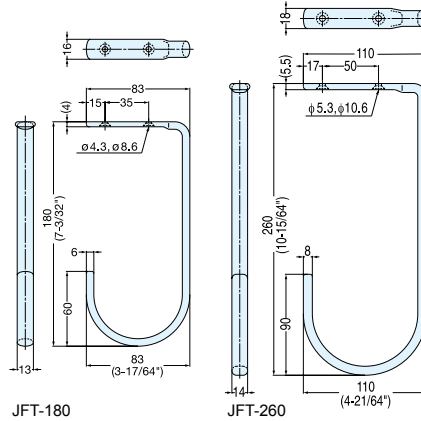

LARGE UTILITY HOOK

JFT-180, 260

Material	Finish
303 Stainless Steel	Mirror

Item No.	Load Capacity (kg)	Weight (g)	Box (pcs)	Carton (pcs)	Screw
JFT-180	10 (22 lbs)	180	5	30	4.5 × 25
JFT-260	15 (33 lbs)	380			5.1 × 38

LARGE UTILITY HOOK

XL-CUJ

Material	Finish
303 Stainless Steel	Mirror Satin combination

Item No.	D	W	W ₁	(H)	(H ₁)	P ₁	P ₂	t	t ₁	d ₁	d ₂	Load Capacity (kg)	Weight (g)	Box (pcs)	Carton (pcs)	Screw
XL-CUJ-45TT	46 (1-13/16")	12	10	(75) (2-61/64")	(36)	8.5	20	4.5	6	3.8	7.2	19 (42 lbs)	48	20	120	3.5 × 20
XL-CUJ-70TT	72 (2-53/64")			(112) (4-13/32")	(56)	10.0	35			4.3	8.6	14 (30 lbs)				

LARGE UTILITY HOOK

XL-CUF

Material	Finish
303 Stainless Steel	Mirror Satin combination

Item No.	D	(H)	(H ₁)	P ₁	P ₂	P ₃	t	t ₁	d ₁	d ₂	Load Capacity (kg)	Weight (g)	Box (pcs)	Carton (pcs)	Screw
XL-CUF-110TT	112	198	91.0	17	-	70	7.5	10	5.2	10.5	32 (70 lbs)	357	5	30	5 × 30
XL-CUF-170TT	173	300	138.5	20	55	110	7.5	10	6.2	12.5	15 (33 lbs)	552		20	6 × 30