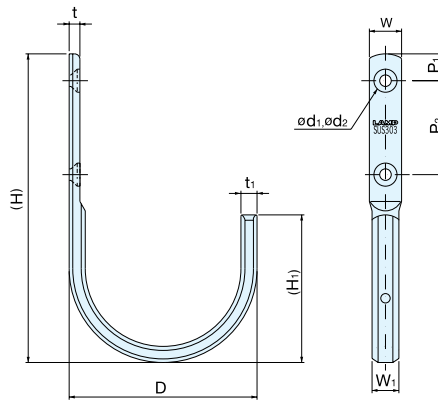

LARGE UTILITY HOOK

JFT-180, 260

Material	Finish
303 Stainless Steel	Mirror

Item No.	Load Capacity (kg)	Weight (g)	Box (pcs)	Carton (pcs)	Screw
JFT-180	10 (22 lbs)	180	5	30	4.5 × 25
JFT-260	15 (33 lbs)	380			5.1 × 38

LARGE UTILITY HOOK

XL-CUJ

Material	Finish
303 Stainless Steel	Mirror Satin combination

Item No.	D	W	W ₁	(H)	(H ₁)	P ₁	P ₂	t	t ₁	d ₁	d ₂	Load Capacity (kg)	Weight (g)	Box (pcs)	Carton (pcs)	Screw
XL-CUJ-45TT	46 (1-13/16")	12	10	(75) (2-61/64")	(36)	8.5	20	4.5	6	3.8	7.2	19 (42 lbs)	48	20	120	3.5 × 20
XL-CUJ-70TT	72 (2-53/64")			(112) (4-13/32")	(56)	10.0	35			4.3	8.6	14 (30 lbs)				

LARGE UTILITY HOOK

XL-CUF

Material	Finish
303 Stainless Steel	Mirror Satin combination

Item No.	D	(H)	(H ₁)	P ₁	P ₂	P ₃	t	t ₁	d ₁	d ₂	Load Capacity (kg)	Weight (g)	Box (pcs)	Carton (pcs)	Screw
XL-CUF-110TT	112	198	91.0	17	-	70	7.5	10	5.2	10.5	32 (70 lbs)	357	5	30	5 × 30
XL-CUF-170TT	173	300	138.5	20	55	110	7.5	10	6.2	12.5	15 (33 lbs)	552		20	6 × 30