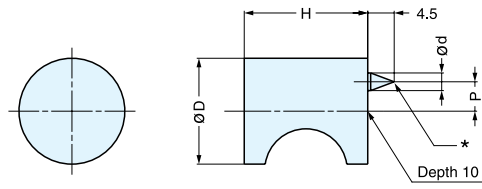

**KNOB**

**MRB**

\*MRB-L No anti-rotation pin.

Please specify the finish when ordering.

Material	Finish
Brass	Chrome (CR)
	Polished Brass (PB)/(MRB-L only)
	Smoke (SMK)/(MRB-L only)
	Satin Nickel (SN)

Item No.	D	H	P	d	Weight (g)	Box (pcs)	Carton (pcs)	Screw
MRB-S	18 (45/64")	21 (53/64")	5	3	38	30	300	M4 × 25
MRB-L	24 (15/16")		-	-	70			#8-32 × 1

**KNOB**

**SY**

Please specify the finish when ordering.

Item No.	D	H	Weight (g)	Box (pcs)	Carton (pcs)	Material	Finish
SY-16	16 (5/8")	15 (19/32")	10	40	400	Brass	Polished Brass (PB) Satin Nickel (SN)
SY-22	22 (7/8")	17 (43/64")	21	30	300		