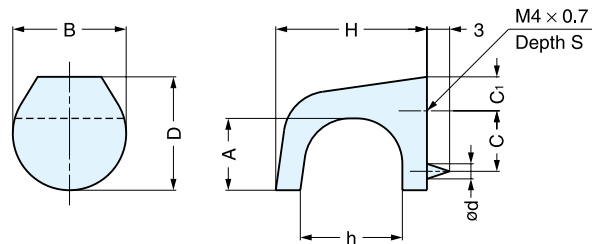

KNOB

MKZ

Please specify the finish when ordering.

Material	Finish
Zinc Alloy	Chrome (CR), Polished Brass (PB), Smoke (SMK), Satin Brass (SB), Satin Nickel (SN)

Item No.	D	A	B	H	h	C	C₁	d	S	Weight (g)	Box (pcs)	Carton (pcs)
MKZ-S	15	9.5	15 (19/32")	20	13.5	8	4.5	2	6	11	50	500
MKZ-L	21	13.0	20 (25/32")	26	17.0	11			7	29