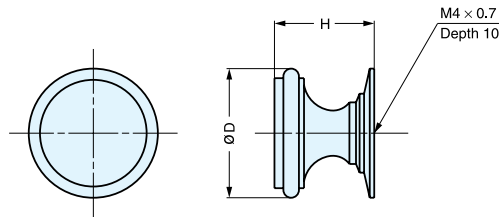

**KNOB**

**MRB**

\*MRB-L No anti-rotation pin.

Please specify the finish when ordering.

Material	Finish
Brass	Chrome (CR)
	Polished Brass (PB)/(MRB-L only)
	Smoke (SMK)/(MRB-L only)
	Satin Nickel (SN)

Item No.	D	H	P	d	Weight (g)	Box (pcs)	Carton (pcs)	Screw
MRB-S	18 (45/64")	21 (53/64")	5	3	38	30	300	M4 × 25
MRB-L	24 (15/16")		-	-	70			#8-32 × 1

**KNOB**

**SY**

Please specify the finish when ordering.

Item No.	D	H	Weight (g)	Box (pcs)	Carton (pcs)	Material	Finish
SY-16	16 (5/8")	15 (19/32")	10	40	400	Brass	Polished Brass (PB) Satin Nickel (SN)
SY-22	22 (7/8")	17 (43/64")	21	30	300		