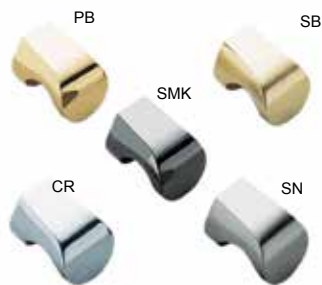

**KNOB**

**MRB**

\*MRB-L No anti-rotation pin.

Please specify the finish when ordering.

Material	Finish
Brass	Chrome (CR)
	Polished Brass (PB)/(MRB-L only)
	Smoke (SMK)/(MRB-L only)
	Satin Nickel (SN)

Item No.	D	H	P	d	Weight (g)	Box (pcs)	Carton (pcs)	Screw
MRB-S	18 (45/64")	21 (53/64")	5	3	38	30	300	M4 × 25
MRB-L	24 (15/16")		-	-	70			#8-32 × 1

**KNOB**

**SY**

Please specify the finish when ordering.

Item No.	D	H	Weight (g)	Box (pcs)	Carton (pcs)	Material	Finish
SY-16	16 (5/8")	15 (19/32")	10	40	400	Brass	Polished Brass (PB) Satin Nickel (SN)
SY-22	22 (7/8")	17 (43/64")	21	30	300		

**KNOB**

**MKZ**

Please specify the finish when ordering.

Material	Finish
Zinc Alloy	Chrome (CR), Polished Brass (PB), Smoke (SMK), Satin Brass (SB), Satin Nickel (SN)

Item No.	D	A	B	H	h	C	C <sub>1</sub>	d	S	Weight (g)	Box (pcs)	Carton (pcs)
MKZ-S	15	9.5	15 (19/32")	20	13.5	8	4.5	2	6	11	50	500
MKZ-L	21	13.0	20 (25/32")	26	17.0	11			7	29		