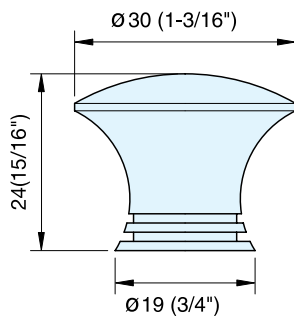

# EY-127

Item No.	Weight (g)	Box (pcs)	Carton (pcs)
EY-127/30	53	25	250
Material		Finish	
304 Stainless Steel		Satin	

# EY-301

Item No.	D	L	Box (pcs)	Carton (pcs)
EY-301/10	10 ( 3/8" )	24 ( 15/16" )	25	250
EY-301/15	15 ( 9/16" )	26 ( 1-1/32" )		
EY-301/20	20 ( 3/4" )	28 ( 1-1/8" )		
EY-301/25	25 ( 1" )	30 ( 1-3/16" )		
EY-301/30	30 ( 1-3/16" )	28 ( 1-5/16" )		