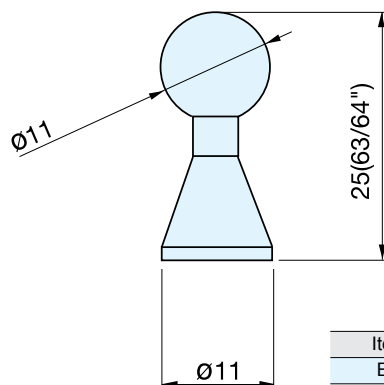

KNOB

EY-207

Item No.	Weight (g)	Box (pcs)	Carton (pcs)
EY-207	11	25	250
Material		Finish	
304 Stainless Steel		Satin