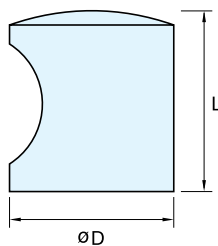

# EY-207

Item No.	Weight (g)	Box (pcs)	Carton (pcs)
EY-207	11	25	250
Material		Finish	
304 Stainless Steel		Satin	

# EY-301

Item No.	D	L	Box (pcs)	Carton (pcs)
EY-301/10	10 ( 3/8" )	24 ( 15/16" )	25	250
EY-301/15	15 ( 9/16" )	26 ( 1-1/32" )		
EY-301/20	20 ( 3/4" )	28 ( 1-1/8" )		
EY-301/25	25 ( 1" )	30 ( 1-3/16" )		
EY-301/30	30 ( 1-3/16" )	28 ( 1-5/16" )		