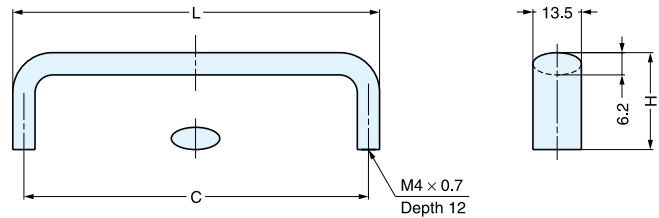

HANDLE (GOLD PLATED)

TMH

• Base plate TMH-M35 available (sold separately).

• BASE PLATE

Item No.	Material	Finish	Weight (g)	Box (pcs)	Carton (pcs)
TMH-M35	Brass	24K Gold Plating	28	2	20

• HANDLE

Item No.	L	C	Weight (g)	Box (pcs)	Carton (pcs)
TMH-96	176 (6-59/64")	96 (3-25/32")	259	1	10
TMH-128	208 (8-3/16")	128 (5-1/32")	280		
TMH-160	240 (9-29/64")	160 (6-5/16")	301		
TMH-192	272 (10-45/64")	192 (7-9/16")	320		

Material	Finish
Brass	24K Gold Plating (Body), Black Nickel (Ring)

HANDLE

DLB

Item No.	L	C	H	Weight (g)	Box (pcs)	Carton (pcs)	Material	Finish
DLB-96/CR	102.2	96 (3-25/32")	27 (1-1/16")	78.5	20	200	Brass	Chrome (CR)
DLB-96/PB								Polished Brass (PB)

HANDLE

LX

• 304 stainless steel version available (P.50).

Item No.	Weight (g)	Box (pcs)	Carton (pcs)	Material	Finish
LX-110/SN	78	10	160	Brass	Satin (SN)