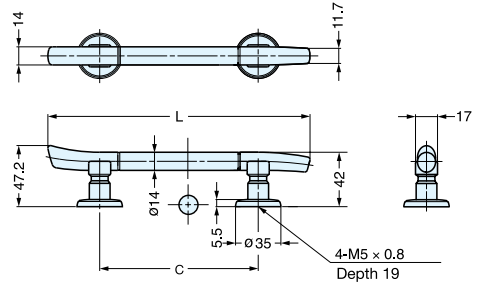

HANDLE (GOLD PLATED)

TMH

• Base plate TMH-M35 available (sold separately).

• BASE PLATE

Item No.	Material	Finish	Weight (g)	Box (pcs)	Carton (pcs)
TMH-M35	Brass	24K Gold Plating	28	2	20

• HANDLE

Item No.	L	C	Weight (g)	Box (pcs)	Carton (pcs)
TMH-96	176 (6-59/64")	96 (3-25/32")	259	1	10
TMH-128	208 (8-3/16")	128 (5-1/32")	280		
TMH-160	240 (9-29/64")	160 (6-5/16")	301		
TMH-192	272 (10-45/64")	192 (7-9/16")	320		

Material	Finish
Brass	24K Gold Plating (Body), Black Nickel (Ring)

HANDLE

DLB

Item No.	L	C	H	Weight (g)	Box (pcs)	Carton (pcs)	Material	Finish
DLB-96/CR	102.2	96 (3-25/32")	27 (1-1/16")	78.5	20	200	Brass	Chrome (CR)
DLB-96/PB								Polished Brass (PB)

HANDLE

LX

• 304 stainless steel version available (P.50).

Item No.	Weight (g)	Box (pcs)	Carton (pcs)	Material	Finish
LX-110/SN	78	10	160	Brass	Satin (SN)