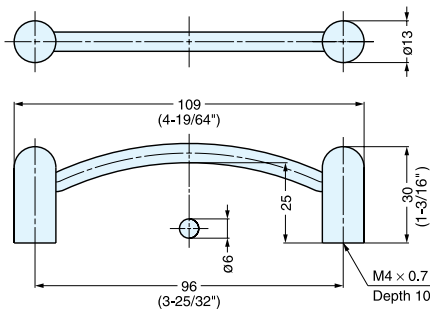

HANDLE (GOLD PLATED)

TMH

• Base plate TMH-M35 available (sold separately).

• BASE PLATE

Item No.	Material	Finish	Weight (g)	Box (pcs)	Carton (pcs)
TMH-M35	Brass	24K Gold Plating	28	2	20

• HANDLE

Item No.	L	C	Weight (g)	Box (pcs)	Carton (pcs)
TMH-96	176 (6-59/64")	96 (3-25/32")	259	1	10
TMH-128	208 (8-3/16")	128 (5-1/32")	280		
TMH-160	240 (9-29/64")	160 (6-5/16")	301		
TMH-192	272 (10-45/64")	192 (7-9/16")	320		

Material	Finish
Brass	24K Gold Plating (Body), Black Nickel (Ring)

HANDLE

DLB

Item No.	L	C	H	Weight (g)	Box (pcs)	Carton (pcs)	Material	Finish
DLB-96/CR	102.2	96 (3-25/32")	27 (1-1/16")	78.5	20	200	Brass	Chrome (CR)
DLB-96/PB								Polished Brass (PB)

HANDLE

LX

• 304 stainless steel version available (P.50).

Item No.	Weight (g)	Box (pcs)	Carton (pcs)	Material	Finish
LX-110/SN	78	10	160	Brass	Satin (SN)