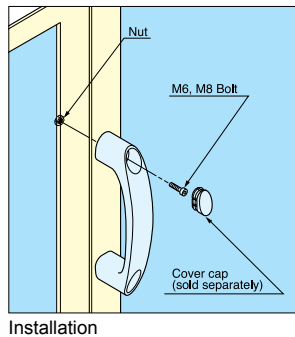

HANDLE

EC-Y

Material	Finish
303 Stainless Steel	Mirror

Item No.	L	L ₁	C	B	H	T	M	Weight (g)	Box (pcs)	Carton (pcs)
EC-Y-140	138	100 (3-15/16")	120 (4-23/32")	20	38 (1-1/2")	6	28	142	5	50
EC-Y-160	158	120 (4-23/32")	140 (5-33/64")		40 (1-37/64")			160	3	30
EC-Y-190	188	150 (5-29/32")	170 (6-11/16")		42 (1-42/64")			185	2	20

HANDLE

MJH

- Handle can be installed from both front and back.
- Cap hides screw heads for clean appearance (option).
- 3 colors available.
- Rounded inside allows for easy gripping.
- Caps are tightly fixed to prevent from falling off.
- Possible to customise cap color from 3,000 pcs.
- MJH-150 is compliant with SEMI standard (SEMI S8-0308).