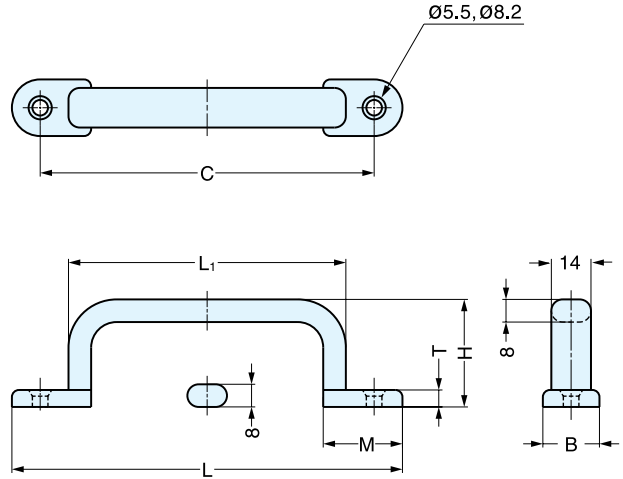

HANDLE

EC-Y

Material	Finish
303 Stainless Steel	Mirror

Item No.	L	L ₁	C	B	H	T	M	Weight (g)	Box (pcs)	Carton (pcs)
EC-Y-140	138	100 (3-15/16")	120 (4-23/32")	20	38 (1-1/2")	6	28	142	5	50
EC-Y-160	158	120 (4-23/32")	140 (5-33/64")		40 (1-37/64")			160	3	30
EC-Y-190	188	150 (5-29/32")	170 (6-11/16")		42 (1-42/64")			185	2	20

HANDLE

MJH

- Handle can be installed from both front and back.
- Cap hides screw heads for clean appearance (option).
- 3 colors available.
- Rounded inside allows for easy gripping.
- Caps are tightly fixed to prevent from falling off.
- Possible to customise cap color from 3,000 pcs.
- MJH-150 is compliant with SEMI standard (SEMI S8-0308).

Item No.	Material	Color	Weight (g)
MJHC- BL	Polyamide	Black	1.4
MJHC-GR		Gray	
MJHC- YE		Yellow	

Item No.	Load Capacity (kgf)	Material	Finish	P	L ₁	L ₂	D	S	H ₁	H ₂	W ₁	W ₂	Weight (g)
MJH-93	46 (101lbs)	Polyamide	Black	93 (3-21/32")	119 (4-11/16")	67	6.5	10.2	42 (1-21/32")	33.5	25.0	21.3	162
MJH-120				120 (4-23/32")	146 (5-3/4")	94	8.5	13.2	47 (1-27/32")	38.5	26.5	22.4	180
MJH-150				150 (5-29/32")	176 (6-59/64")	124	8.5	13.2	52 (2-3/64")	43.5	28.0	22.5	206