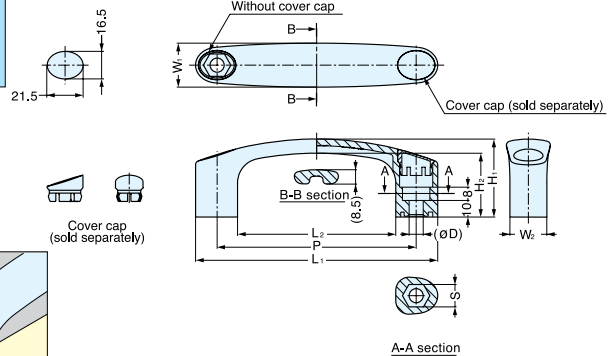

HANDLE

EC-Y

Material	Finish
303 Stainless Steel	Mirror

Item No.	L	L ₁	C	B	H	T	M	Weight (g)	Box (pcs)	Carton (pcs)
EC-Y-140	138	100 (3-15/16")	120 (4-23/32")	20	38 (1-1/2")	6	28	142	5	50
EC-Y-160	158	120 (4-23/32")	140 (5-33/64")		40 (1-37/64")			160	3	30
EC-Y-190	188	150 (5-29/32")	170 (6-11/16")		42 (1-42/64")			185	2	20

HANDLE

MJH

- Handle can be installed from both front and back.
- Cap hides screw heads for clean appearance (option).
- 3 colors available.
- Rounded inside allows for easy gripping.
- Caps are tightly fixed to prevent from falling off.
- Possible to customise cap color from 3,000 pcs.
- MJH-150 is compliant with SEMI standard (SEMI S8-0308).

Item No.	Material	Color	Weight (g)
MJHC- BL	Polyamide	Black	1.4
MJHC-GR		Gray	
MJHC- YE		Yellow	

Item No.	Load Capacity (kgf)	Material	Finish	P	L ₁	L ₂	D	S	H ₁	H ₂	W ₁	W ₂	Weight (g)
MJH-93	46 (101lbs)	Polyamide	Black	93 (3-21/32")	119 (4-11/16")	67	6.5	10.2	42 (1-21/32")	33.5	25.0	21.3	162
MJH-120				120 (4-23/32")	146 (5-3/4")	94	8.5	13.2	47 (1-27/32")	38.5	26.5	22.4	180
MJH-150				150 (5-29/32")	176 (6-59/64")	124	8.5	13.2	52 (2-3/64")	43.5	28.0	22.5	206