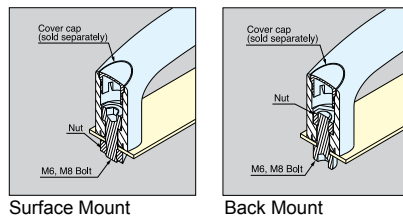

HANDLE

EC-Y

Material	Finish
303 Stainless Steel	Mirror

Item No.	L	L ₁	C	B	H	T	M	Weight (g)	Box (pcs)	Carton (pcs)
EC-Y-140	138	100 (3-15/16")	120 (4-23/32")	20	38 (1-1/2")	6	28	142	5	50
EC-Y-160	158	120 (4-23/32")	140 (5-33/64")		40 (1-37/64")			160	3	30
EC-Y-190	188	150 (5-29/32")	170 (6-11/16")		42 (1-42/64")			185	2	20

HANDLE

MJH

- Handle can be installed from both front and back.
- Cap hides screw heads for clean appearance (option).
- 3 colors available.
- Rounded inside allows for easy gripping.
- Caps are tightly fixed to prevent from falling off.
- Possible to customise cap color from 3,000 pcs.
- MJH-150 is compliant with SEMI standard (SEMI S8-0308).